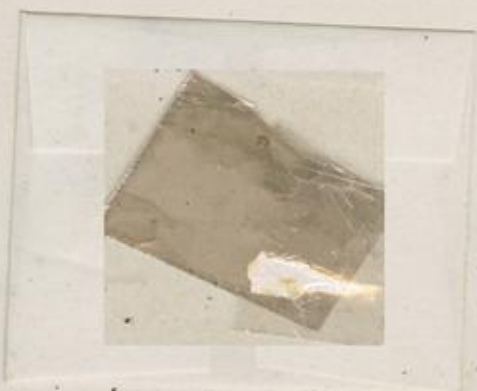

1881.

Erythrodontium warmingii
Hpa.
seta long
perich. long
inrad.